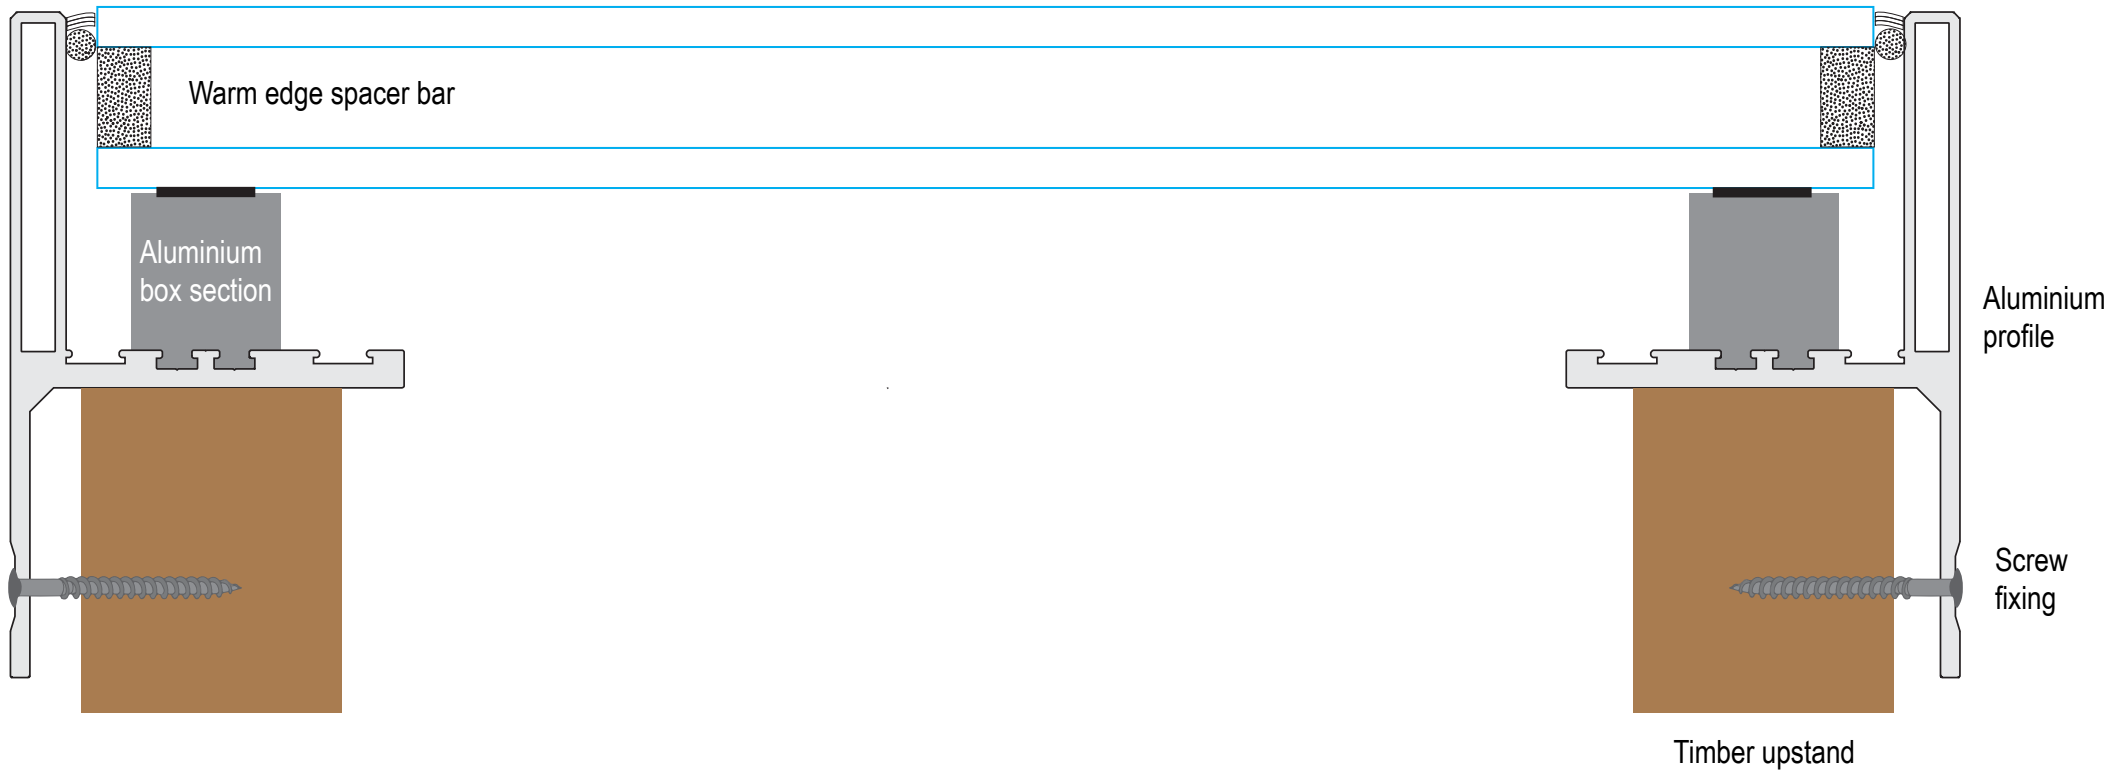

ROOFLIGHT CROSS SECTION

Clear double glazing: 6mm clear toughened glass / 18mm argon gas space / 6mm low e coated toughened glass / ceramic edge

NOT TO SCALE